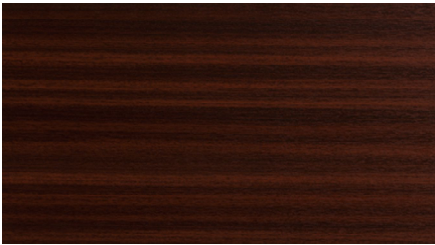

## FOIL SHADE DETAILS

WALNUT (WN)

GOLDEN OAK (GO)

MAHOGANY (MH)

ANTHRACITE GREY (AGT)

BLACK TEXTURE (BLT)

DARK OAK (DO)

WOODEC OAK MALT (WOM)