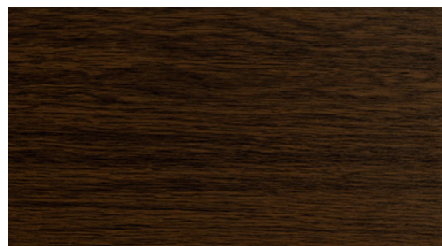

## FOIL SHADE DETAILS

WALNUT (WN)

GOLDEN OAK (GO)

MAHOGANY (MH)

ANTHRACITE GREY (AGT)

BLACK TEXTURE (BLT)

DARK OAK (DO)

WOODEC OAK MALT (WOM)